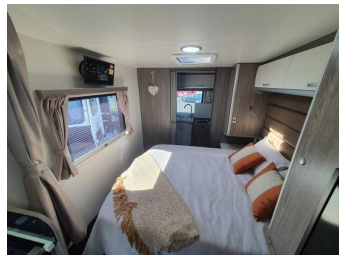

LEISURELINE PLATINUM 6.75 2022

\$117,490 INCL. ORC

📍 36 Kereiti St, Mt Maunganui

☎ 0800 288 860

☎ A/H: Wendy 0274 971 864

Stock #:	.4005
Year:	2022
Make:	Leisureline
Model:	Platinum 6.75
Length:	675 _m
Height:	280 _m
Weight:	3500 _{kg}
Transmission:	n/a
Vehicle body:	Caravan 21 - 24ft

If you would like interior photos and layouts of recent stock please contact us now and we would be delighted to send these to you.

Leisureline NZ built vans have an enviable reputation in the marketplace for being solid, spacious and built to last.