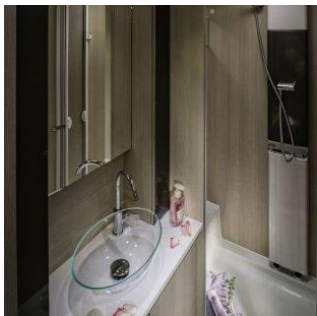

2019 ADRIA ADORA 612DL SEINE

Just arrived at Country RV

The award-winning Adora, with its unique sky-roof panoramic window, will quite simply change your views. Our best-selling caravan range, with contemporary and elegant interiors offering 'atrium style living', and new soft furnishing choices. High specifications and wide range of layouts, seen here in the popular twin single bed configuration

\$74,490

- ✓ Includes 100L built in fresh and grey tanks.
- ✓ 150w solar panel
- ✓ MTPLM 1700kgs
- ✓ Inflatable porch awning included
- ✓ Gas Certified
- ✓ EWOFF
- ✓ Certified self contained
- ✓ 12 mths. Rego
- ✓ Body length 6.8m
- ✓ Body width 2.3m
- ✓ Height 2.6m
- ✓ Alde central heating
- ✓ Grade 3 insulation
- ✓ Upgraded chassis weight
- ✓ High quality construction throughout
- ✓ Spare wheel
- ✓ 'Wet' front locker