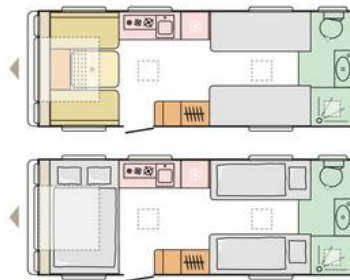

2019 ADRIA ADORA 612DL SEINE

Just arrived at Country RV

The award-winning Adora, with its unique sky-roof panoramic window, will quite simply change your views. Our best-selling caravan range, with contemporary and elegant interiors offering 'atrium style living', and new soft furnishing choices. High specifications and wide range of layouts, seen here in the popular twin single bed configuration

\$74,490

- ✓ Includes 100L built in fresh and grey tanks.
- ✓ 150w solar panel
- ✓ MTPLM 1700kgs
- ✓ Inflatable porch awning included
- ✓ Gas Certified
- ✓ EWOFF
- ✓ Certified self contained
- ✓ 12 mths. Rego
- ✓ Body length 6.8m
- ✓ Body width 2.3m
- ✓ Height 2.6m
- ✓ Alde central heating
- ✓ Grade 3 insulation
- ✓ Upgraded chassis weight
- ✓ High quality construction throughout
- ✓ Spare wheel
- ✓ 'Wet' front locker