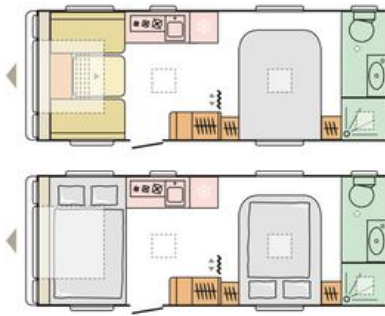

2019 ADRIA ADORA 613DL SEINE

Just arrived at Country RV

The award-winning Adora, with its unique sky-roof panoramic window, will quite simply change your views. Our best-selling caravan range, with contemporary and elegant interiors offering 'atrium style living', and new soft furnishing choices. With a specification designed for New Zealand and a fixed double island bed, the 613DL Seine is sure to impress.

\$74,490

- ✓ Includes 100L built in fresh and grey tanks.
- ✓ 150w solar panel
- ✓ MTPLM 1700kgs
- ✓ Inflatable porch awning included
- ✓ Gas Certified
- ✓ EWOFF
- ✓ Certified self contained
- ✓ 12 mths. Rego
- ✓ Body length 6.8m
- ✓ Body width 2.3m
- ✓ Height 2.6m
- ✓ Alde central heating
- ✓ Grade 3 insulation
- ✓ Upgraded chassis weight
- ✓ High quality construction throughout
- ✓ Spare wheel
- ✓ 'Wet' front locker